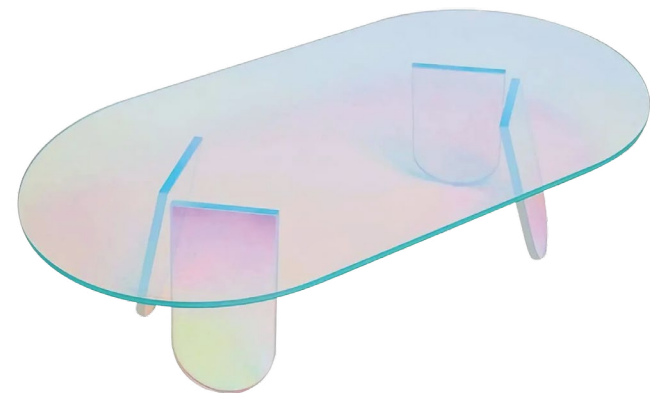

# COFFEE + SIDE TABLES

*Cbd* CATERING  
BY DESIGN

*colorful*

HOURGLASS - ORANGE

HOURGLASS - PINK

TEAL COFFEE TABLE

BLUE MIRRORED PEDESTAL

IRIDESCENT SIDE TABLE

IRIDESCENT COFFEE TABLE