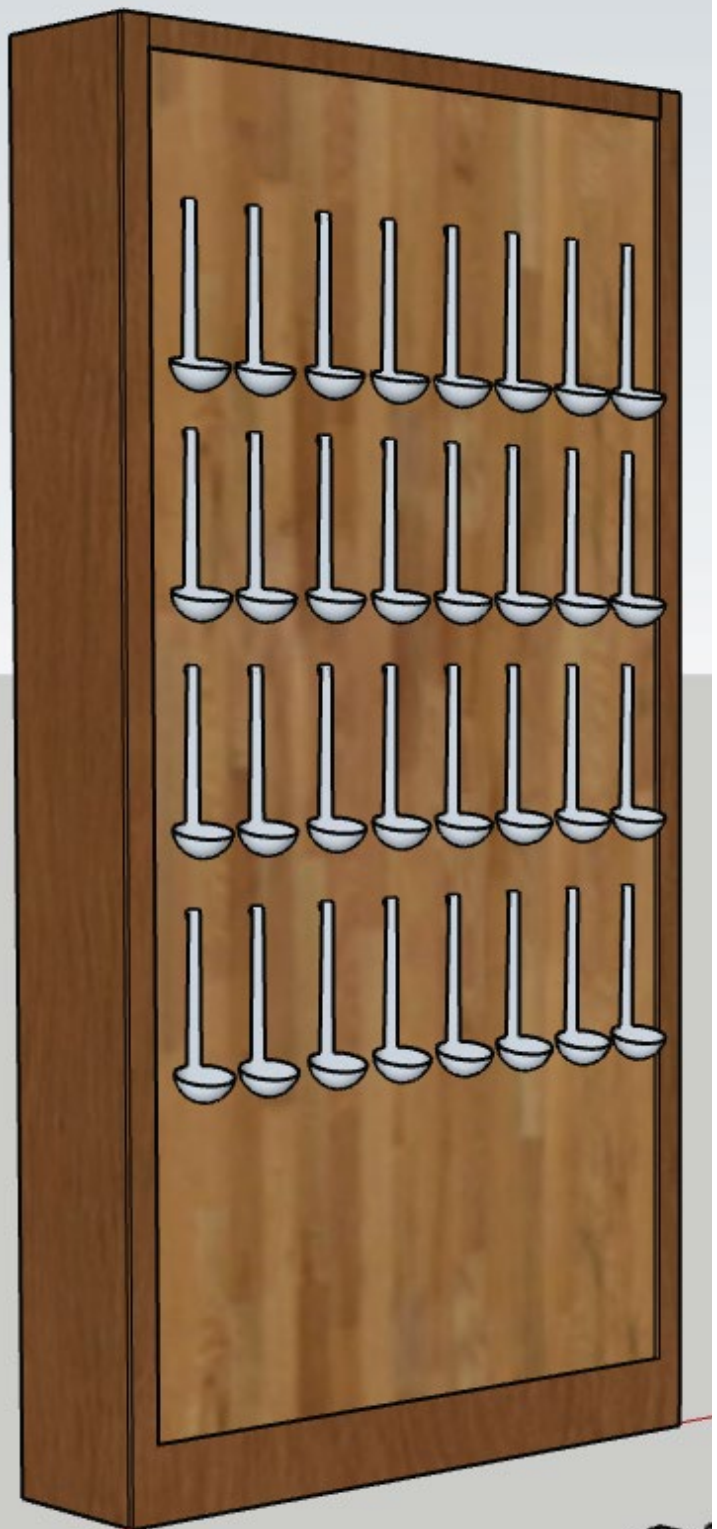

CHAMPAGNE TAP WALL

# MISCELLANEOUS

ICE CREAM BIKE

HONEYCOMB DISPLAY SHELVES

DEER HEAD

FAUX WHITE BRICK PLANTER

SILVER & PLEXIGLASS  
ROUND SHELVING UNIT

ROVING CART

Dewey Decimal  
Wall