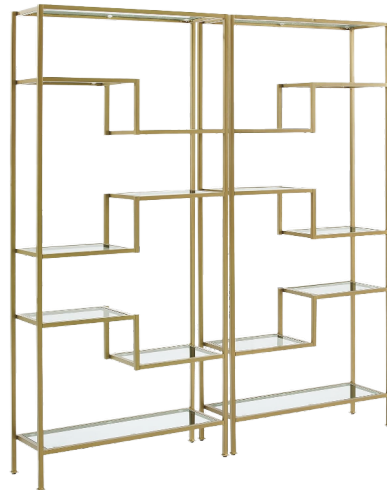

# BARS

ICE BAR

COVERED WAGON BAR

SOFIA BAR

*\*PLANTER WALL SOLD SEPARATELY*

# BAR BACKS/ SHELVES

*Cbd* CATERING  
BY DESIGN

ADDIE

PIPEFITTER VERTICAL

HARVEY PARK

MARIGOLD

ART DECO

FULLMOON CIRCULAR

# WALLS

PEG WALL

PLANTER WALL  
*\*SOFIA BAR SOLD SEPARATELY*

ESCORT WALL

WALL OF FLAME

VERTICAL GRAZING WALL

CHEERS WALL

LADLE WALL

# WALLS

HEDGE WALL

SLIDE WALL

VELCRO WALL

CLOTHESPIN WALL  
/ GALLERY FRAME

DISCO WALL

BRICK WALL

CHEVRON WALL