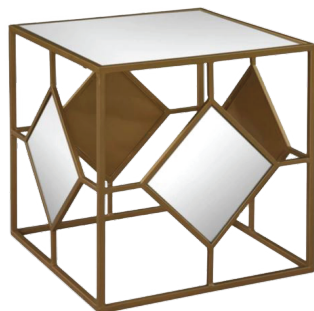

# COFFEE + SIDE TABLES

*Cbd* CATERING  
BY DESIGN

*silver + stone*

SILVER  
COCKTAIL  
TABLE

SILVER HAMMERED  
SIDE TABLE

ZINC COFFEE TABLE

MIRROR SIDE TABLE  
(30 INCH + 40 INCH)

GREY STONE SIDE TABLE

# COFFEE + SIDE TABLES

*Cbd* CATERING  
BY DESIGN

*gold*

**BRIGHT GOLD  
COFFEE TABLE**

**HAMMERED STEEL  
COFFEE TABLE**

**GOLD ACCENT  
TABLE**

**GOLD END TABLE**

**GEOMETRIC MIRROR  
SIDE TABLE**